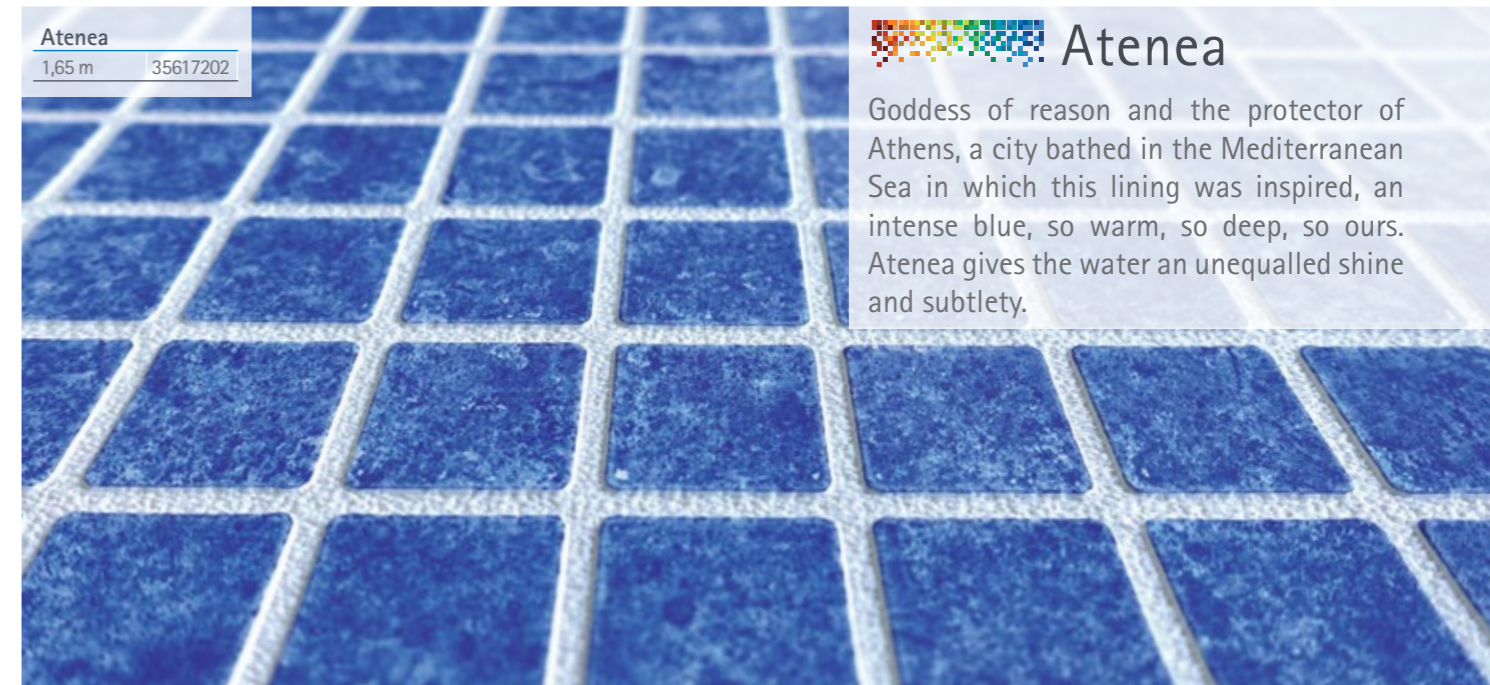

Ideal for new pools and for renovations!

It is installed over the existing substrate in half of the time than other linings. It guarantees the watertightness for 10 years with minimal maintenance!

RENOLIT ALKORPLAN CERAMICS

RENOLIT ALKORPLAN CERAMICS

It looks like... but isn't!

No detached tiles or crumbling grouting!!

Sofia
1,65 m 35617201

Sofia

Goddess of wisdom and source of all knowledge: magical, poetic and mysterious. This salmon-toned lining is perhaps the most sophisticated, in an innovative colour in the swimming pool world, it offers a display of delicate turquoise blue in the water.

RENOLIT ALKORPLAN CERAMICS

It looks like... but isn't!

No detached tiles or crumbling grouting!!

Atenea
1,65 m 35617202

Atenea

Goddess of reason and the protector of Athens, a city bathed in the Mediterranean Sea in which this lining was inspired, an intense blue, so warm, so deep, so ours. Atenea gives the water an unequalled shine and subtlety.